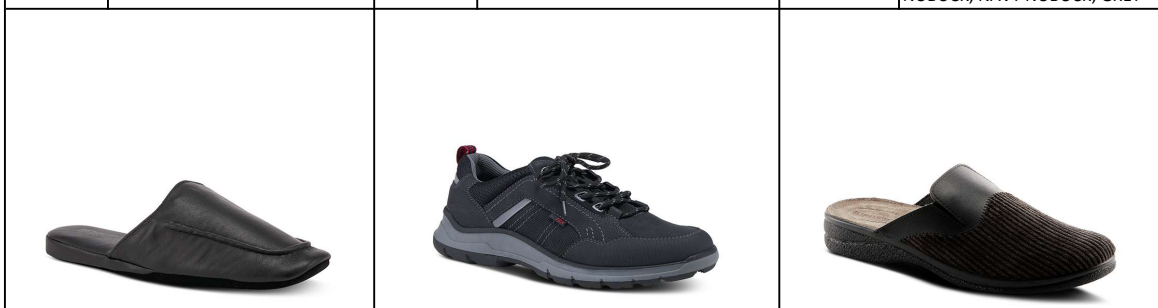

Style:	NIGEL	Style:	MOE	Style:	ARNIE
Cost:	$24.50	Cost:	$39.50	Cost:	$19.50
Available:	11/16/22	Available:	11/16/22	Available:	11/16/22
Color:	BLACK, BROWN NUBUCK	Color:	BLACK, BROWN	Color:	BLACK, NAVY