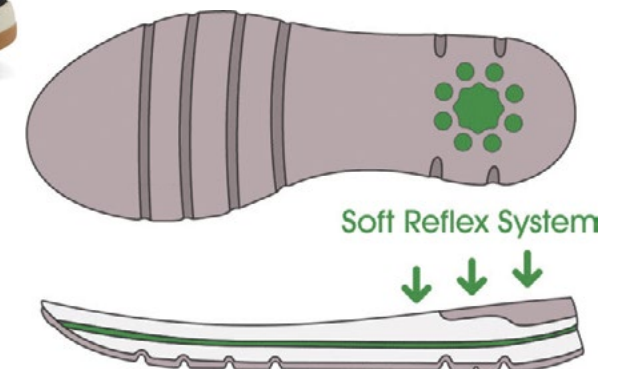

SYED NEW

9375009 | 99.95 | 40-47
Open Stock

N-NAVY

W-WHITE

SPRING STEP® RELIFE COLLECTION
Shock Absorbing Technology

Derived from a special primary cylinder, surrounded by multiple secondary cylinders.

L'ARTISTE® FOR MEN!