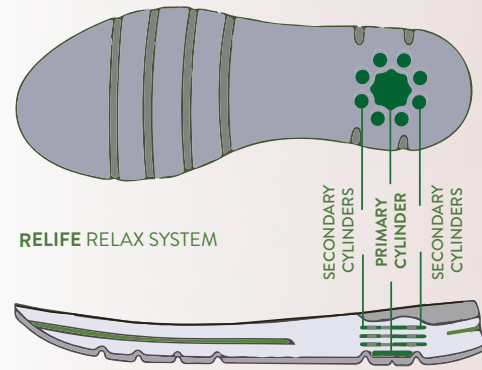

SPRING STEP® RELIFE® RELAX SYSTEM

Shock Absorbing Technology

Derived from a special primary cylinder system on the insole heel area, surrounded by multiple secondary cylinders.