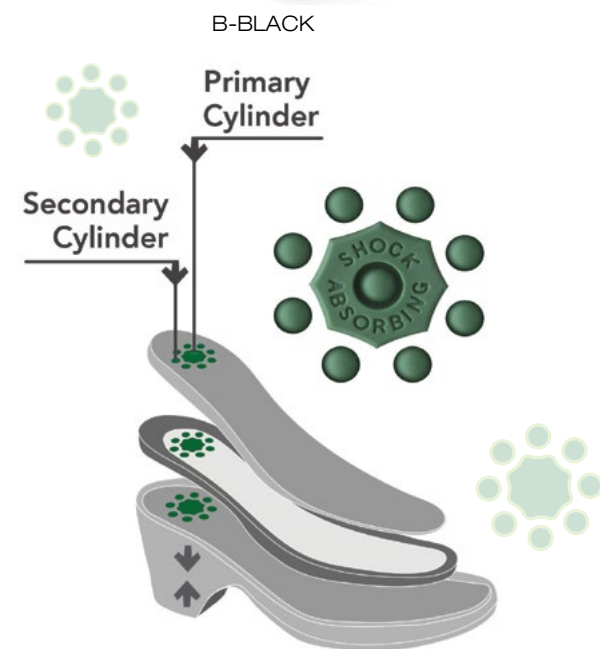

DBR-DARK BROWN

B-BLACK

MANGIE

949509 | 139.95 | 36-44
Open Stock | **Extended Calf**

BR-BROWN

GRY-GREY

B-BLACK

**Spring Step® Relife Collection
Shock Absorbing Technology**

Spring Step[®]
comfort with every step

MICAH 

942509 | 119.95 | 36-42
Open Stock

CA-CAMEL

B-BLACK

CITRINE 

942509 | 119.95 | 36-42
Open Stock

BR-BROWN