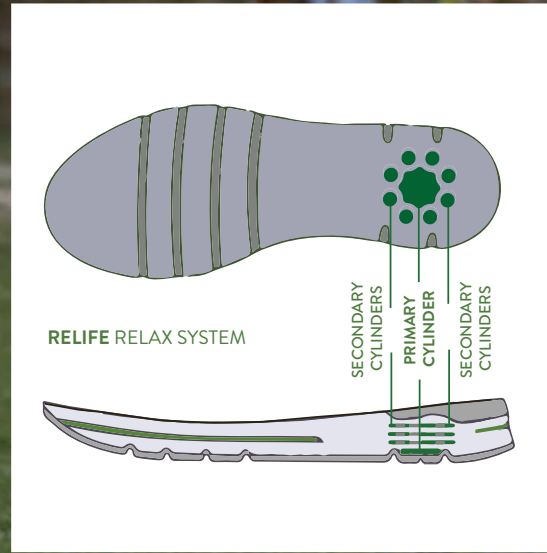

Spring Step[®]
Relife[®] COLLECTION
Shock Absorbing Technology

FW
20
26 COLLECTION

SPRING STEP[®]
RELIFE[®] RELAX SYSTEM
Shock Absorbing Technology

SUPERIOR CUSHIONING SYSTEM
Joint-friendly for added comfort.

ULTRA LIGHT
With our soft insoles you will feel like you are walking on feathers.

FLEXIBLE SOLE
Ideal for people who spend a lot of time standing.

WATER RESISTANT
Keep yourself warmer and dryer in wet weather conditions.

COMFORTABLE WIDTH
Reduces fatigue in your feet and legs.

Style | LEXIS

SPRING STEP® RELIFE® COLLECTION

Shock Absorbing technology derived from a unique primary cylinder on the insole heel, surrounded by multiple additional cylinder.