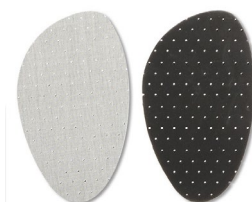

BRM-BROWN MULTI

BM-BLACK MULTI

SPRING STEP® INSOLES

Take Comfort to the Next Level with every step

16-M (MEN'S)

910009 | 29.95 | 7-13 Open Stock
Full length Orthotic slim Inserts

17-M (MEN'S)

910009 | 29.95 | 40/1, 42/3, 44/5, 46/7
Anatomic Leather Memory Foam Insoles

MEMORY FOAM INSOLES

I-11-NA (FOR HIM & HER)

96959 | 14.95 | 36-45 | Open Stock
Full length Leather Insoles

I-8-NA (FOR HIM & HER)

910009 | 29.95 | 36-45 | Open Stock
Full length Anatomic Leather Insoles

I-10-NA (FOR HIM & HER)

94509 | 12.95 | 35/37, 38/40, 41/43, 44/46
Open Stock | Leather Half heel Insoles

I-9-NA (FOR HIM & HER)

94509 | 12.95 | 35/37, 38/40, 41/43, 44/46
Open Stock | Leather Half Front Insoles

A-HALF-INSOLE-S (FOR HIM & HER)

900759 | 2.95 | 36-40 | 4.8" x 3" trimmable
Open Stock | Small

A-HALF-INSOLE-L (FOR HIM & HER)

900759 | 2.95 | 40-45 | 5" x 3.5" trimmable
Open Stock | Large

SPRING STEP® ESSENTIAL SHOE CARE KIT

Comfort and Care with every step