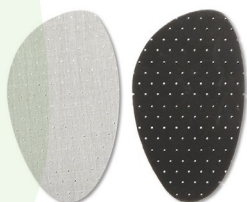

BRM-BROWN MULTI

BM-BLACK MULTI

SPRING STEP® INSOLES

Take Comfort to the Next Level with every step

16-M (MEN'S)

910009 | 29.95 | 7-13 Open Stock
Full length Orthotic slim Inserts

17-M (MEN'S)

910009 | 29.95 | 40/1, 42/3, 44/5, 46/7
Anatomic Leather Memory Foam Insoles

MEMORY FOAM INSOLES

I-11-NA (FOR HIM & HER)

96959 | 14.95 | 36-45 | Open Stock
Full length Leather Insoles

I-8-NA (FOR HIM & HER)

910009 | 29.95 | 36-45 | Open Stock
Full length Anatomic Leather Insoles

I-10-NA (FOR HIM & HER)

94509 | 12.95 | 35/37, 38/40, 41/43, 44/46
Open Stock | Leather Half heel Insoles

I-9-NA (FOR HIM & HER)

94509 | 12.95 | 35/37, 38/40, 41/43, 44/46
Open Stock | Leather Half Front Insoles

A-HALF-INSOLE-S (FOR HIM & HER)

900759 | 2.95 | 36-40 | 4.8" x 3" trimmable
Open Stock | Small

A-HALF-INSOLE-L (FOR HIM & HER)

900759 | 2.95 | 40-45 | 5" x 3.5" trimmable
Open Stock | Large

SPRING STEP® ESSENTIAL SHOE CARE KIT

Comfort and Care with every step