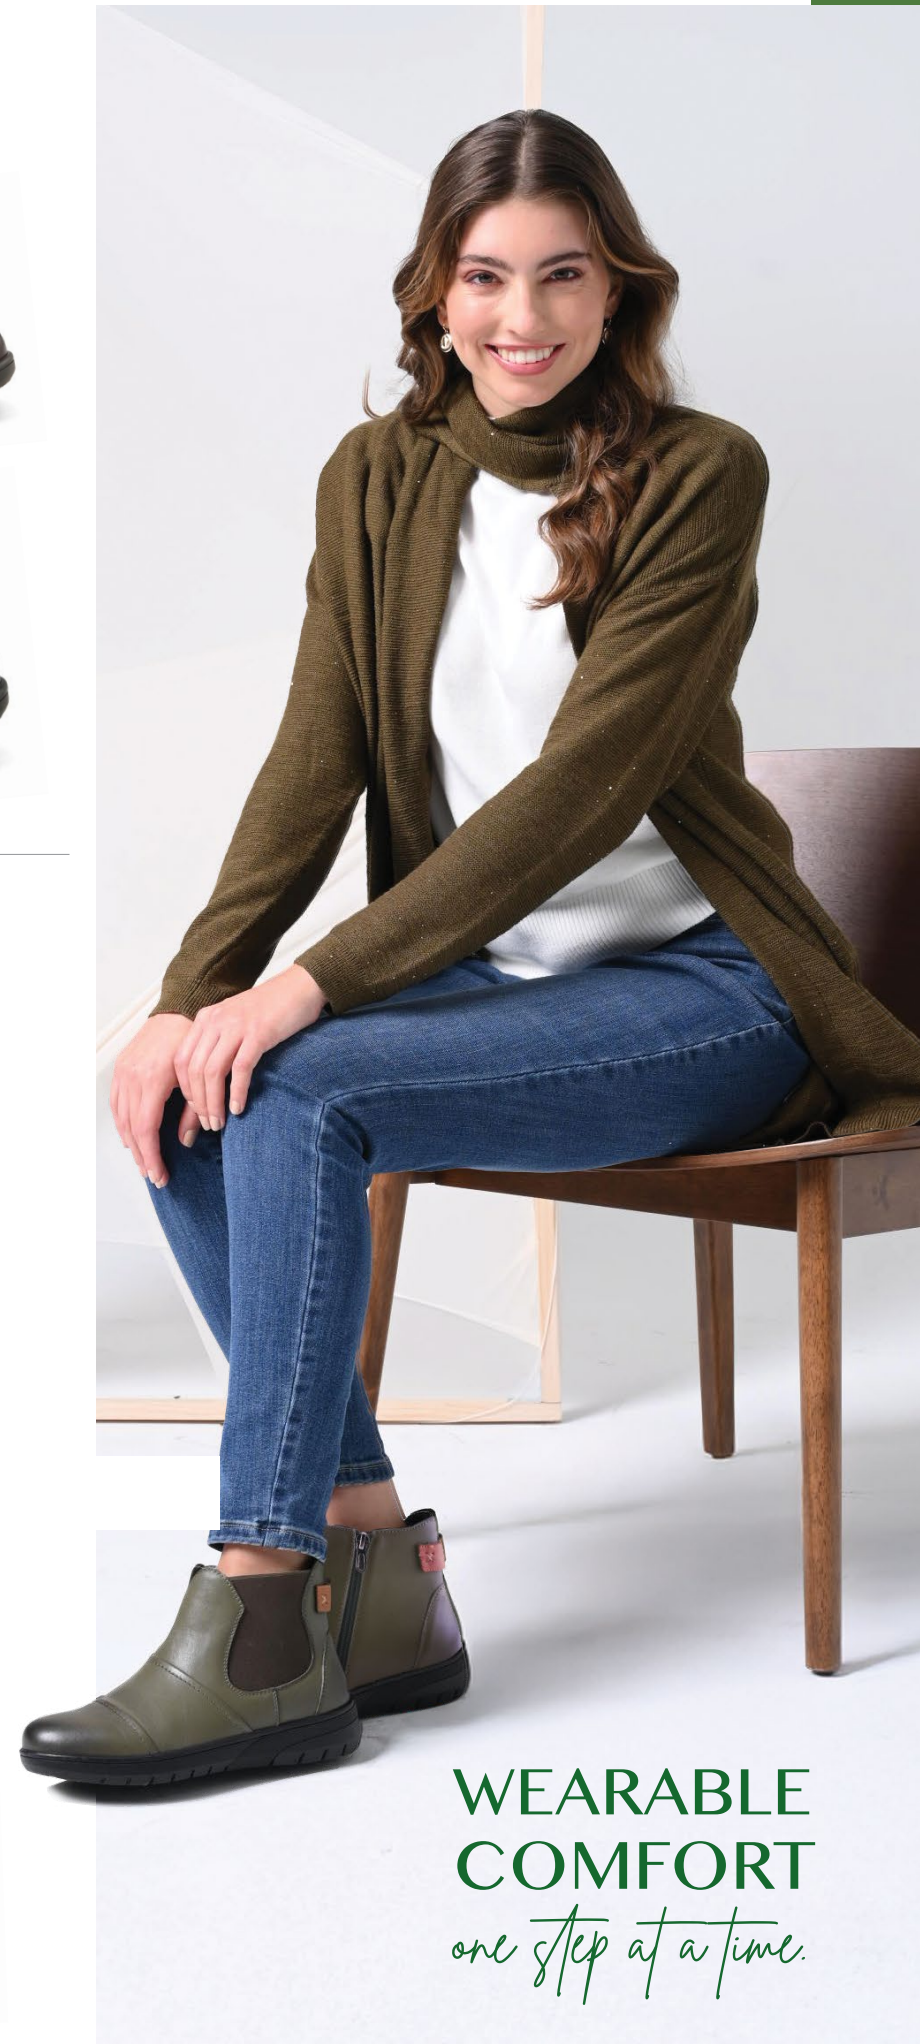

**WEARABLE
COMFORT**
one step at a time.

KLAY 

932509 | 89.95 | 36-42
Open Stock | Leather

B-BLACK

BR-BROWN

TALPA NEW 

945009 | 129.95 | 36-42
Open Stock | Leather

CA-CAMEL