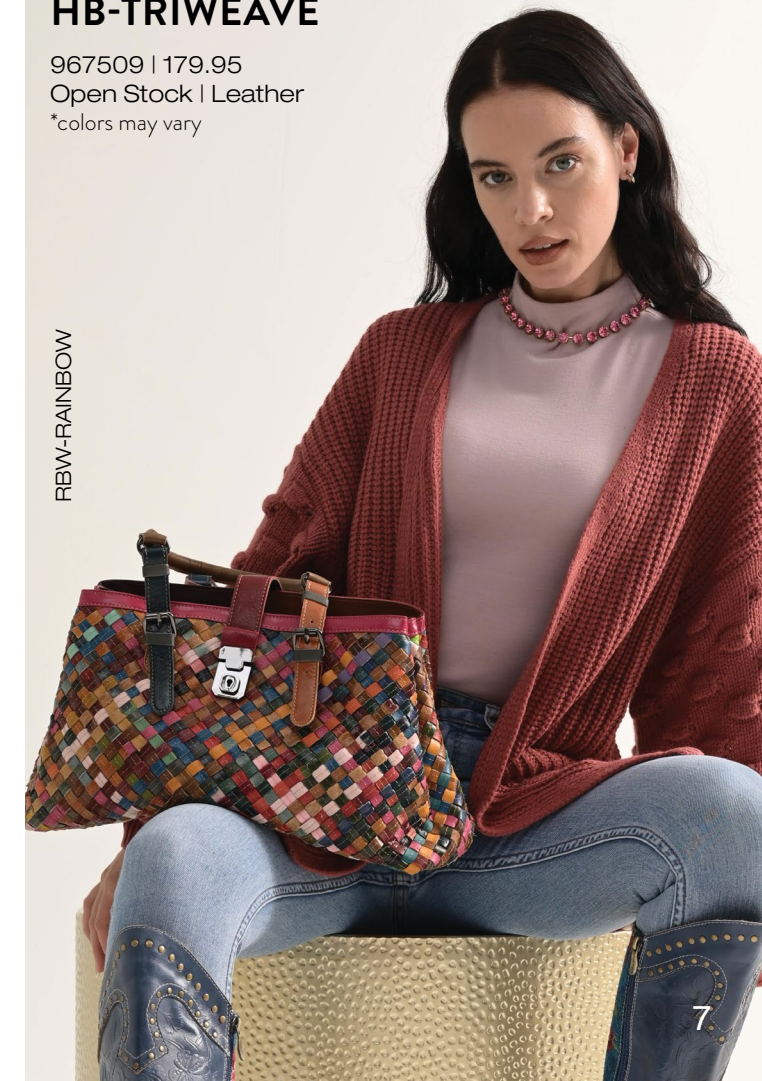

HB-TRIWEAVE

967509 | 179.95
Open Stock | Leather
*colors may vary

RBW-RAINBOW