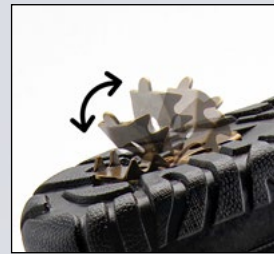

LAKEEFFECT    

924509 | 69.95 | 36-42
Open Stock | Nylon Combo
ICE & SNOW GRIP CLIP

N-NAVY

B-BLACK

BX-BORDEAUX

EQUIPPED FOR *Winter*

COMFORTABLE. FUNCTIONAL. FASHIONABLE

- > FULLY WATERPROOF
- > WARM AND COZY INTERIOR
- > LIGHTWEIGHT
- > ANTI-SLIP SOLE
- > SHOCK RESISTANT
- > ICE & SNOW-GRIP CLIP ON BOTTOM