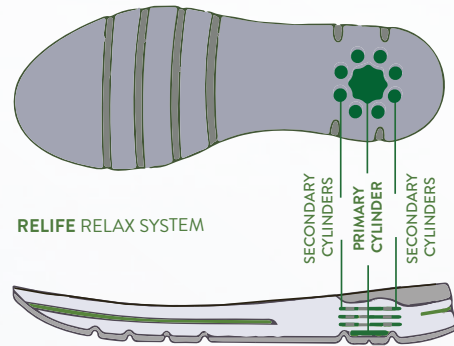

Keep yourself warmer and dry in all weather conditions.

COMFORTABLE WIDTH

Comfortable width reduces fatigue in your feet and legs.

SULLIVAN

942509 | 119.95 | 40-46
Open Stock

MBR-MEDIUM BROWN

B-BLACK

Derived from a special primary cylinder on the insole heel area surrounded by many secondary cylinders.

SYED

9395009 | 109.95 | 40-47
Open Stock

N-NAVY

W-WHITE

TARTER

EASY FIT
RELAX STEP IN

939509 | 109.95 | 40-47
Open Stock

N-NAVY