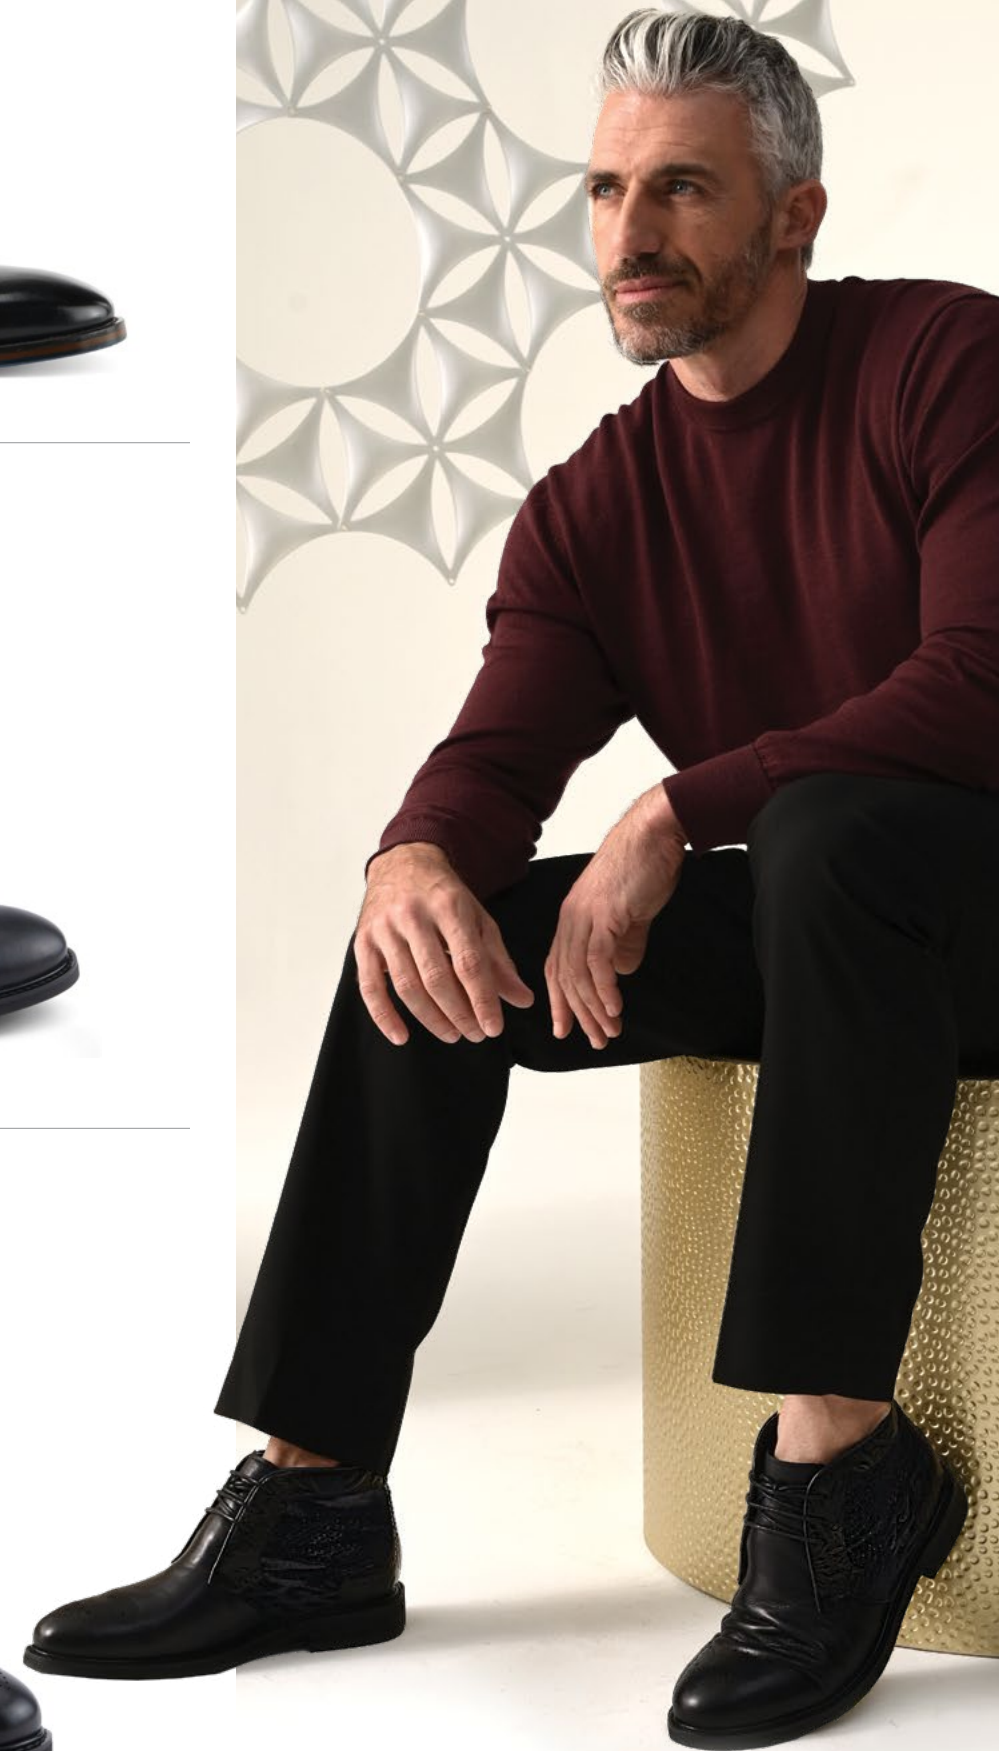

SOULIER POUR
L'homme

CALDER

967509 | 169.95 | 40-47
Open Stock | Leather Combo

BALVIN

969509 | 189.95 | 40-47
Open Stock
Leather Combo

YODERS

957509 | 149.95 | 40-47
Open Stock | Leather Combo

SLY NEW

972509 | 189.95 | 40-47
Open Stock | Leather Combo

ROMANO NEW

967509 | 179.95 | 40-47
Open Stock | Leather Combo