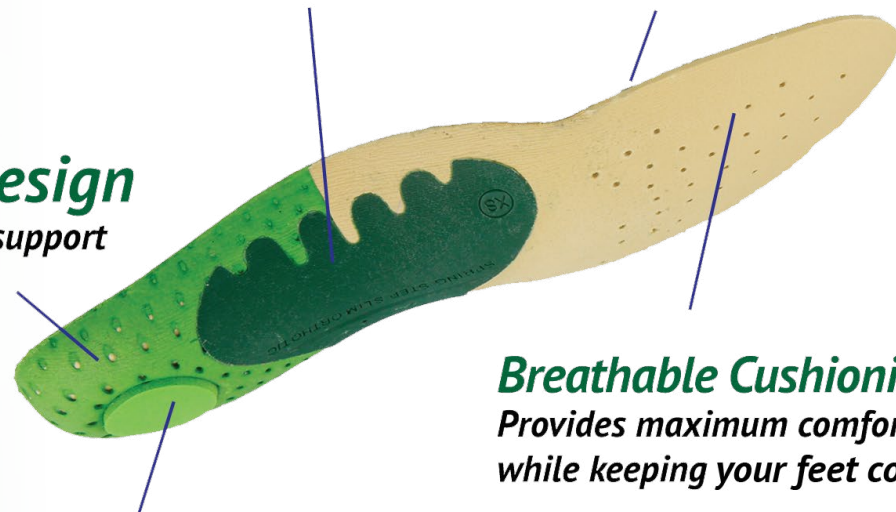

MEDOW   

939509 | 99.95 | 35-41 | Open Stock
Leather

B-BLACK

NYLLA   

939509 | 99.95 | 36-43 | Open Stock
Leather Combo

BGY-BURGUNDY

B-BLACK

Spring Step®
COMFORT - SUPPORT - STABILITY
SLIM ORTHOTIC
Inserts

Upgrade Your Comfort Experience with our Orthotic Inserts!
30 Day Comfort Guarantee.
Available for Men & Women. Slim design fits most footwear.

Premium Arch Support
Added reinforcement that also helps with body alignment for maximum comfort and support.

Soft Moisture Control Lining
Velvet touch that will keep your feet dry.

Anatomic Design
Stable, long lasting support and comfort.

Breathable Cushioning
Provides maximum comfort while keeping your feet cool.