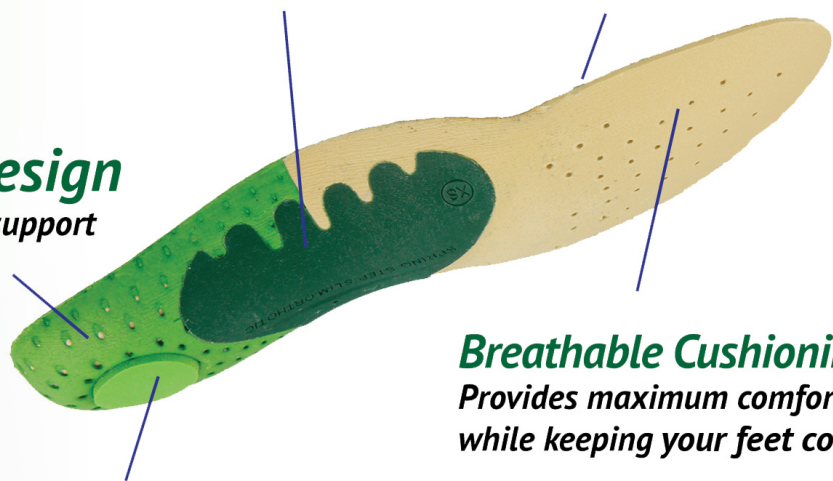

945009 | 109.95 | 36-41 | Open Stock
Leather Combo

BRM-BROWN MULTI

B-BLACK

Spring Step®
COMFORT - SUPPORT - STABILITY
SLIM ORTHOTIC
Inserts

Upgrade Your Comfort Experience WITH OUR ORTHOTIC INSERTS!

30 Day Comfort Guarantee

Available for Men & Women. Slim design fits most footwear

Premium Arch Support
Added reinforcement that also helps with body alignment for maximum comfort and support.

Soft Moisture Control Lining
Velvet touch that will keep your feet dry.

Anatomic Design
Stable, long lasting support and comfort.

Breathable Cushioning
Provides maximum comfort while keeping your feet cool.

Shock Absorbing Heel Technology

Built-in cushioned plug to relieve pressure and impact on heel. Heel cap design to ensure proper alignment and support.