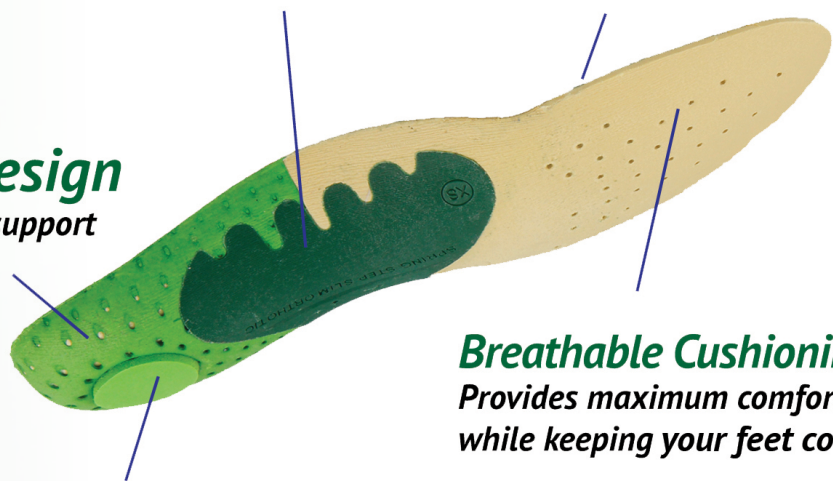

Spring Step®
COMFORT - SUPPORT - STABILITY
SLIM ORTHOTIC
Inserts

Upgrade Your Comfort Experience WITH OUR ORTHOTIC INSERTS!

30 Day Comfort Guarantee

Available for Men & Women. Slim design fits most footwear

Premium Arch Support
Added reinforcement that also helps with body alignment for maximum comfort and support.

Soft Moisture Control Lining
Velvet touch that will keep your feet dry.

Anatomic Design
Stable, long lasting support and comfort.

Breathable Cushioning
Provides maximum comfort while keeping your feet cool.

Shock Absorbing Heel Technology

Built-in cushioned plug to relieve pressure and impact on heel. Heel cap design to ensure proper alignment and support.