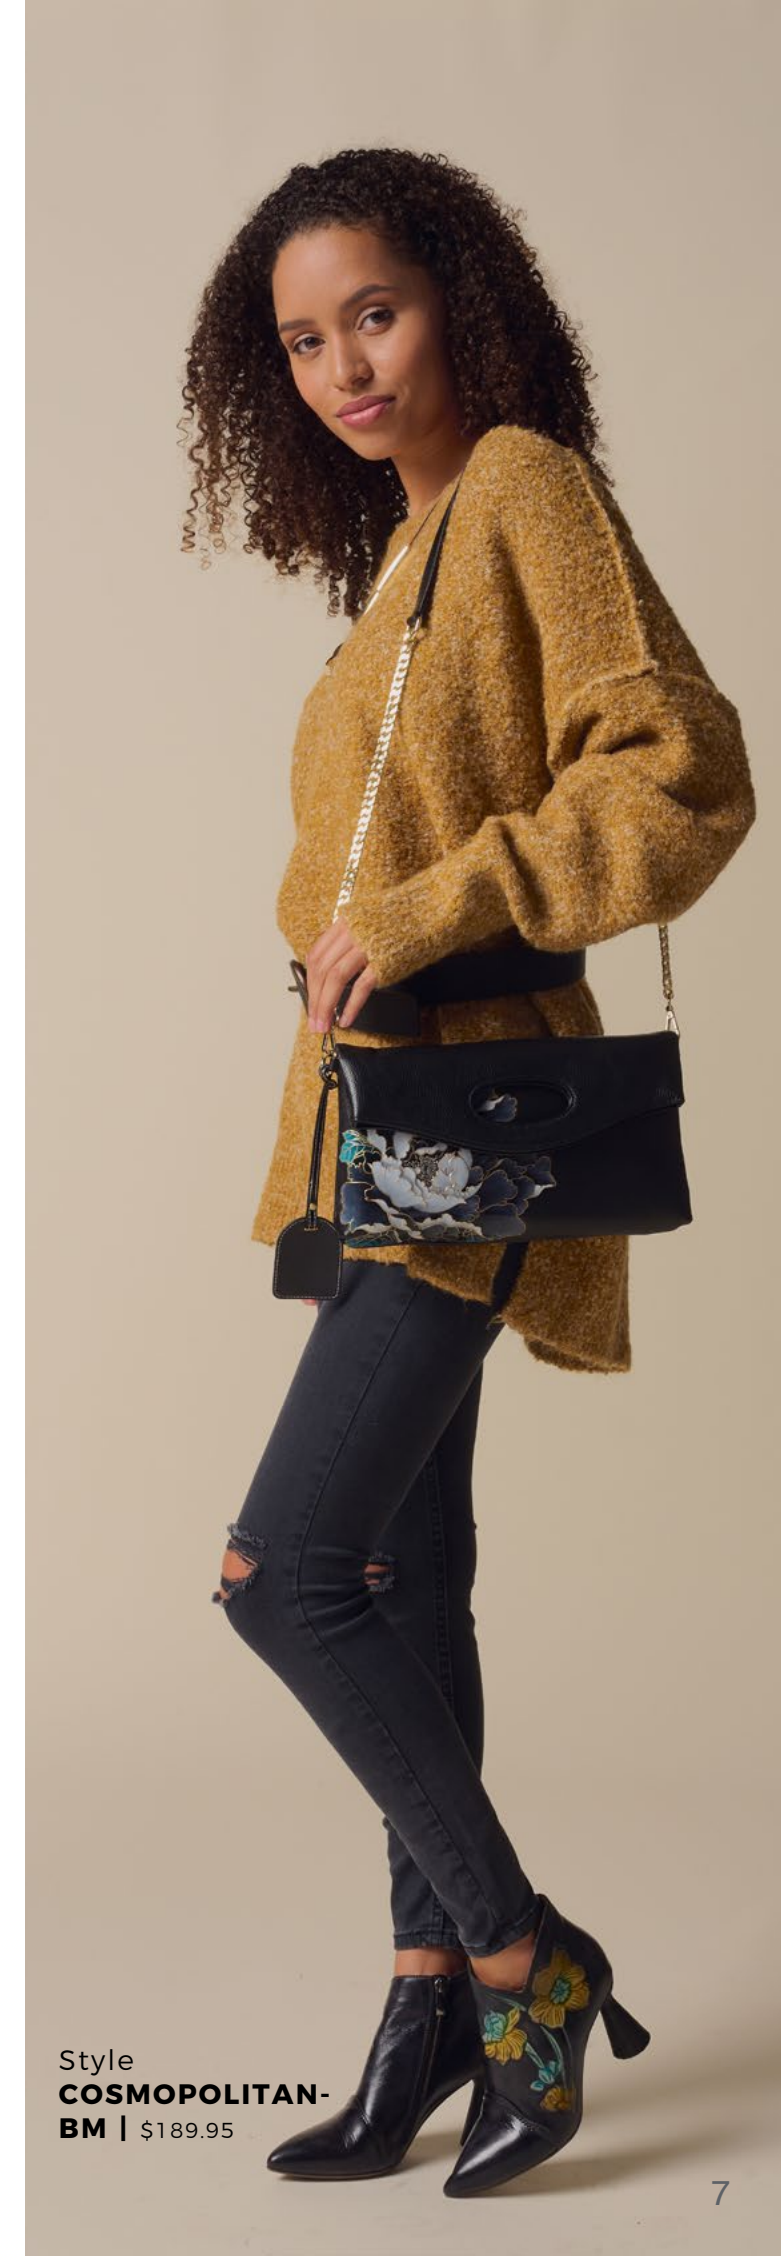

*DETAIL

Style
**EXPRESSIONIST-
BM** | \$199.95

HB-WALDEN NEW

967509 | 169.95
Open Stock | Leather

*AS SHOWN ON COVER

GRYM-GREY MULTI

RDM-RED MULTI

TNM-TAN MULTI

Style
**COSMOPOLITAN-
BM** | \$189.95

Style
DEZI-PR
 \$139.95

HB-SPIDERMUM NEW

957509 | 149.95
 Open Stock
 Leather

— SPRING STEP —
L'ARTISTE
 colore, creativo Peints à la main

RDM-RED MULTI

PRM-PURPLE MULTI