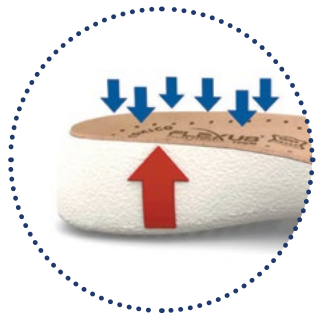

922509 | 69.95 | 35-42
Open Stock | Microsuede

B-BLACK

ECLIPSA NEW

924509 | 79.95 | 35-42
Open Stock | Microsuede

B-BLACK

GRY-GREY

ANTI-SHOCK

The Flexus sole is designed to give effective protection from the impact of walking helping to ease your back knees hips and spine.